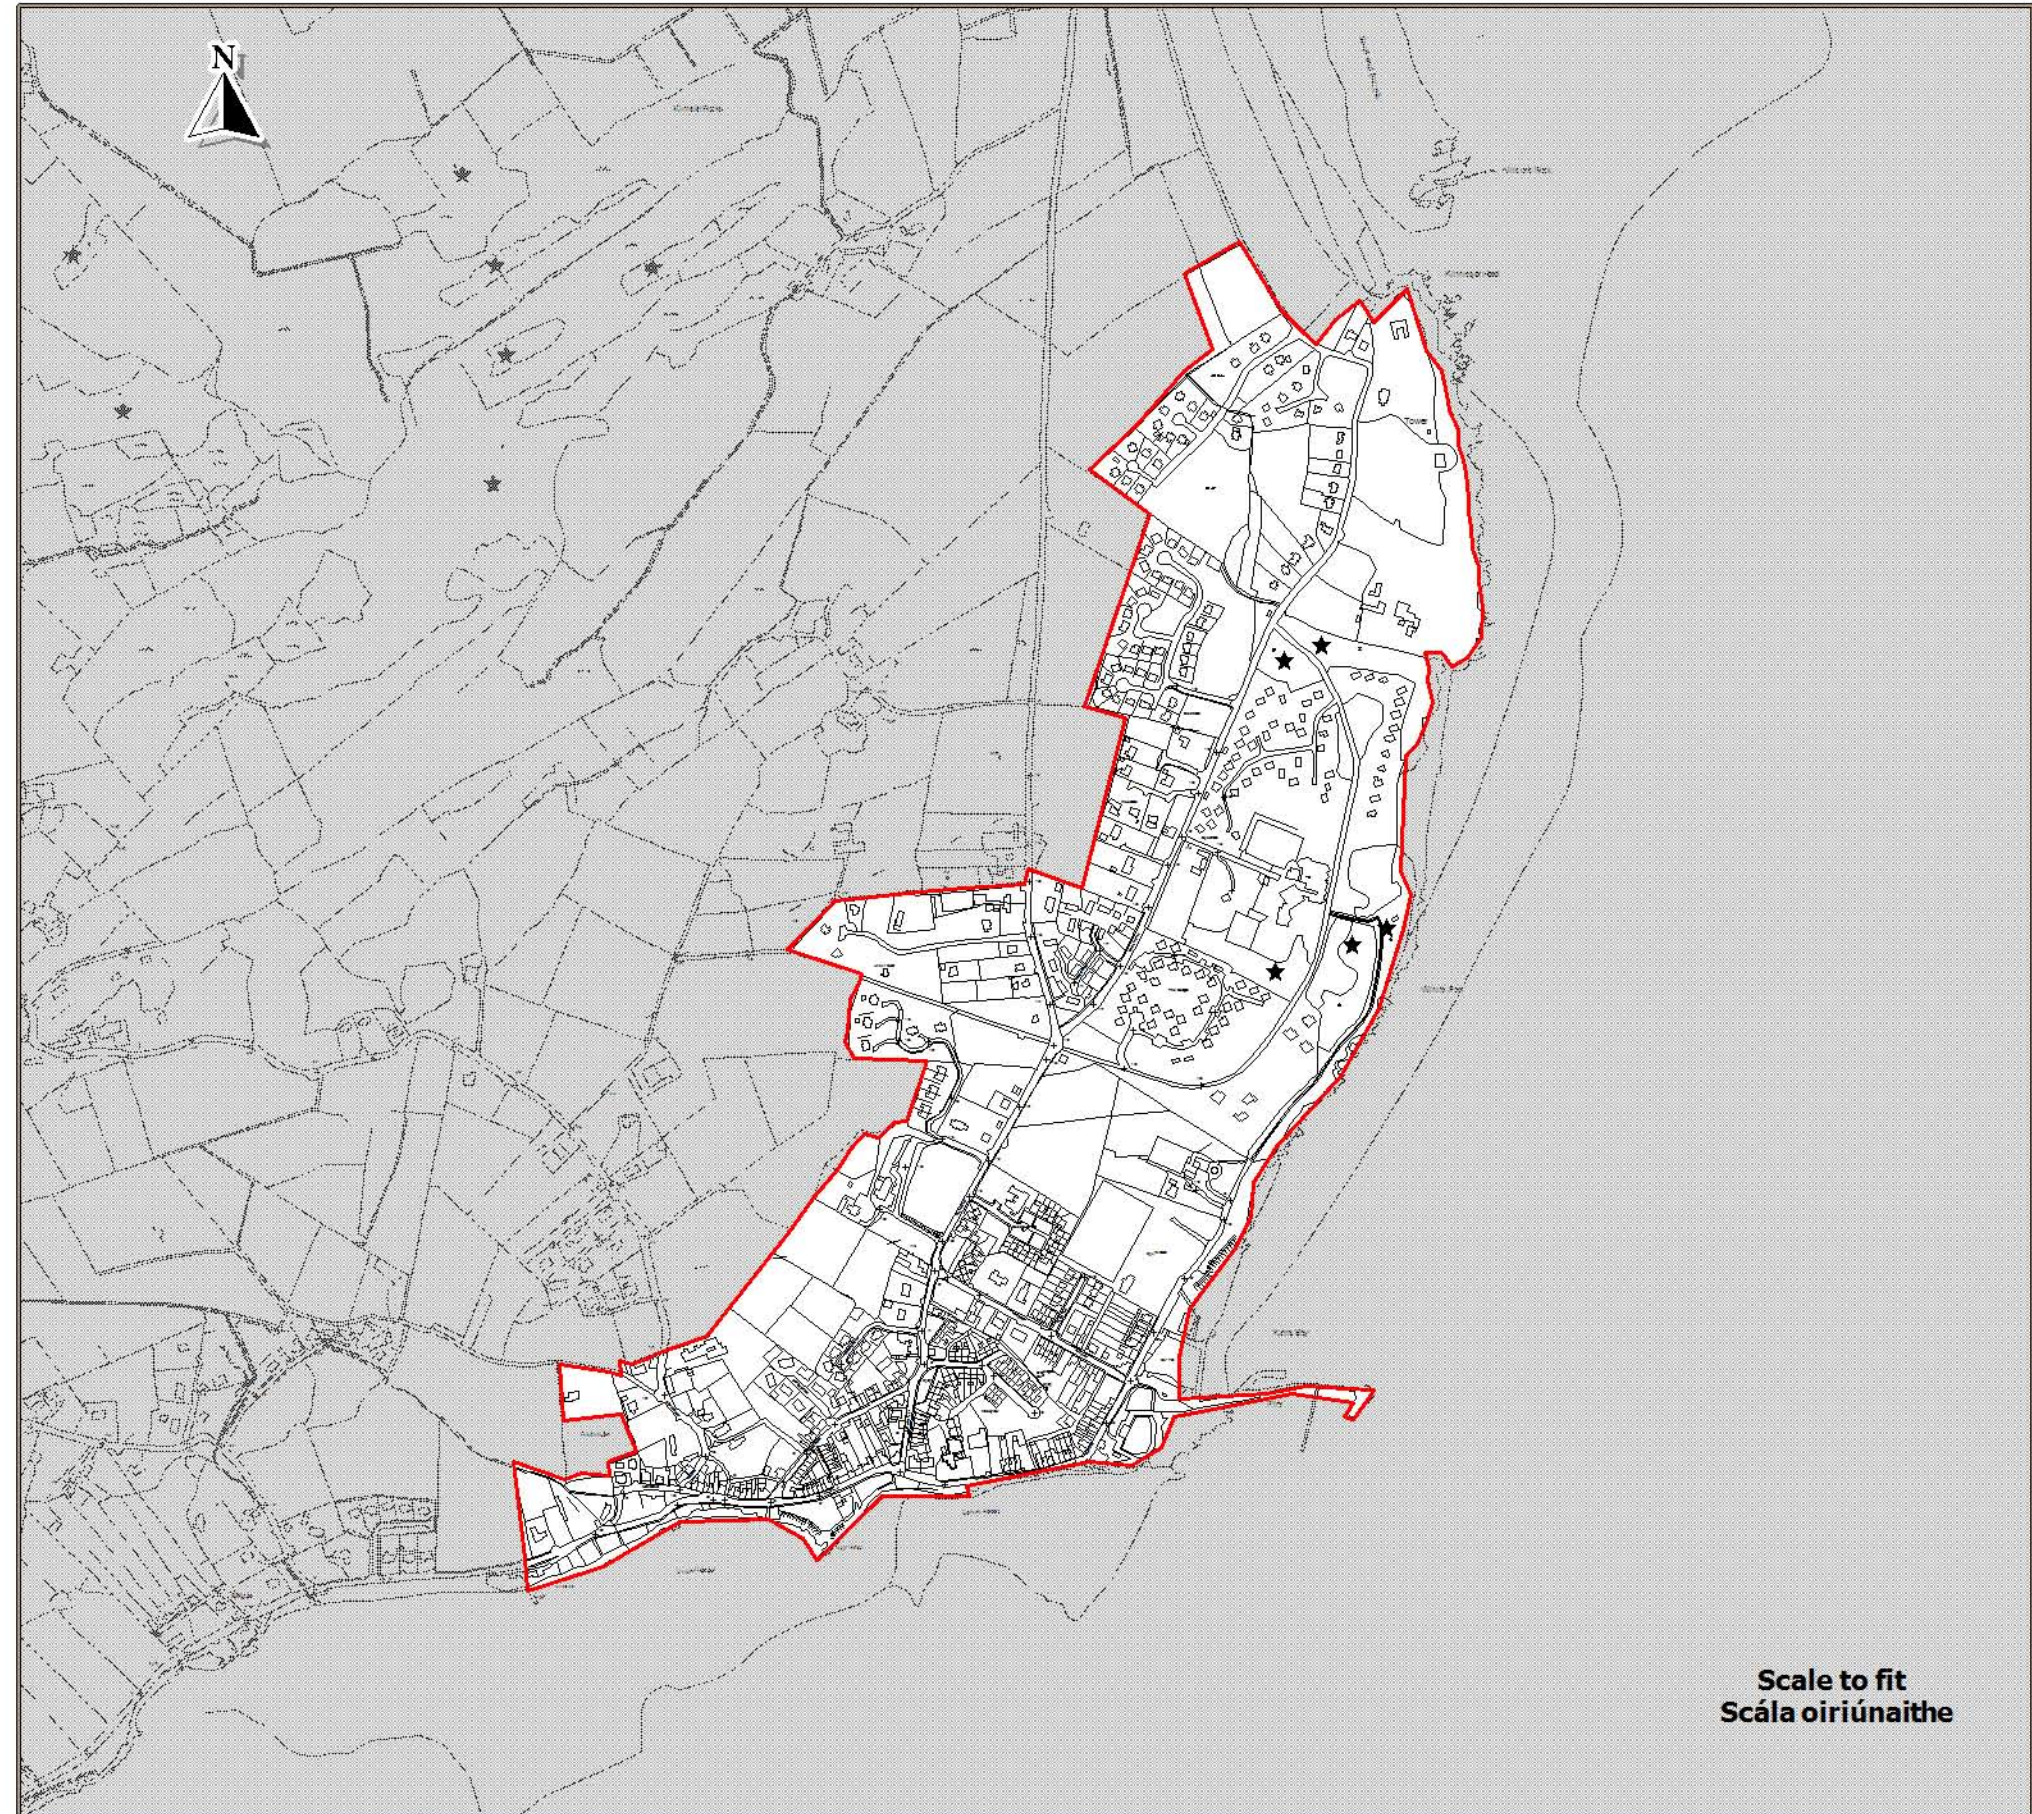

**Draft County Donegal
Development Plan
2018 - 2024**

**Dréacht Plean Forbartha
Contae Dhún na nGall
2018 - 2024**

Layer 3 - Map 15.57
Sraith 3 - Léarscáil 15.57

**Rathmullan
Ráth Maoláin**

Settlement Framework
Creatlach Lonnaíochta

 Settlement Boundary
Teorainn Lonnaíochta

Scale to fit
Scála oiriúnaithe

Source - Donegal County Council
Foinse - Comhairle Chontae Dhún na nGall

Ordnance Survey Ireland data reproduced under OSI Licence Number 2017/02/CCMA/Donegal County Council. Unauthorised reproduction infringes Ordnance Survey Ireland and Government of Ireland copyright. Ordnance Survey Ireland, 2017. Donegal County Council, 2017.